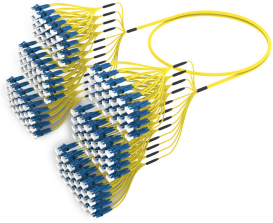

ULGLCLCCM

Base Product

Ultra Low Loss ULL TeraSPEED® LC/UPC to LC/UPC Ruggedized fanout Cable, 144-Fiber, Plenum, 12 fiber PmP 2.0 mm Dca

Product Classification

Regional Availability

Asia | Australia/New Zealand | Europe | Latin America | Middle East/Africa | North America

Portfolio

CommScope®

Product Type

Ruggedized fanout

Product Brand

SYSTIMAX ULL

Ordering Note

For additional jacket colors, please contact a CommScope Sales Representative | For lengths greater than 999 ft (304 m), orders must be in meters | Minimum length may vary based on cable configuration

Blue

Construction Type

Stranded

Furcation Color

Yellow

Interface, Connector A

LC/UPC

Interface Feature, connector A