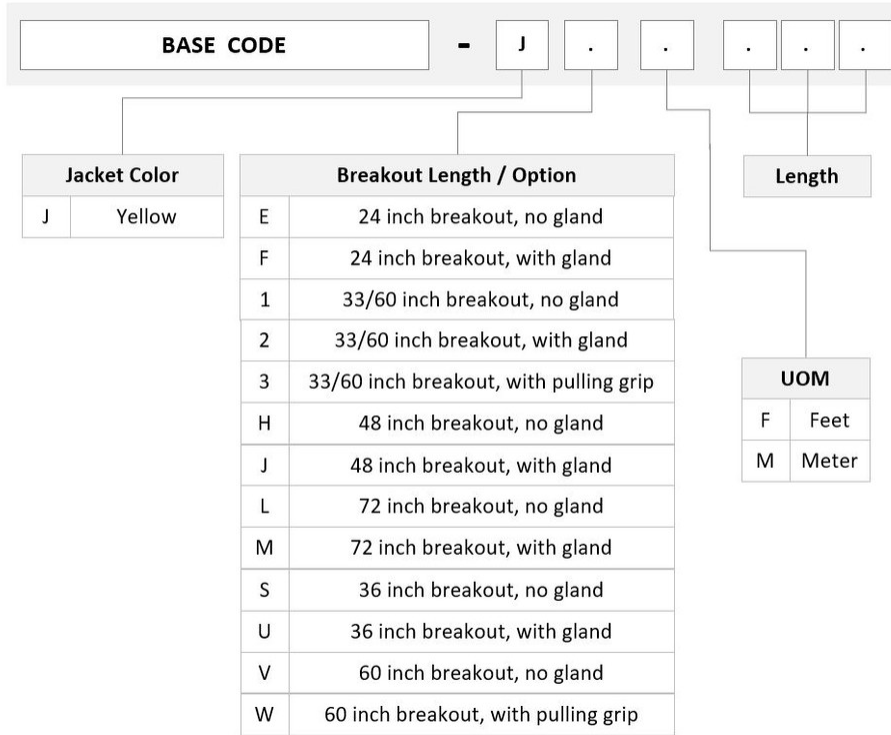

Ordering Tree

Optical Specifications

Fiber Mode	Singlemode
Fiber Type	G.657.A2, TeraSPEED®

Environmental Specifications

Operating Temperature	-10 °C to +60 °C (+14 °F to +140 °F)
EN50575 CPR Cable EuroClass Fire Performance	Dca
Environmental Space	Indoor | Plenum

Regulatory Compliance/Certifications

Agency	Classification
ANATEL	Compliant
CHINA-ROHS	Below maximum concentration value