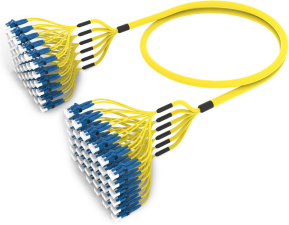

## Base Product

Ultra Low Loss ULL TeraSPEED® LC/UPC to LC/UPC Ruggedized fanout Cable, 72-Fiber, Plenum, 12 fiber PmP 2.0 mm Dca

## Product Classification

<b>Regional Availability</b>	Asia   Australia/New Zealand   Europe   Latin America   Middle East/Africa   North America
<b>Portfolio</b>	CommScope®
<b>Product Type</b>	Ruggedized fanout
<b>Product Brand</b>	SYSTIMAX ULL
<b>Ordering Note</b>	For additional jacket colors, please contact a CommScope Sales Representative   For lengths greater than 999 ft (304 m), orders must be in meters   Minimum length may vary based on cable configuration

## General Specifications

<b>Color, boot A</b>	Blue
<b>Color, connector A</b>	Blue
<b>Color, boot B</b>	Blue
<b>Color, connector B</b>	Blue
<b>Construction Type</b>	Stranded
<b>Furcation Color</b>	Yellow
<b>Interface, Connector A</b>	LC/UPC
<b>Interface Feature, connector A</b>	ULL
<b>Interface, Connector B</b>	LC/UPC
<b>Interface Feature, connector B</b>	ULL
<b>Jacket Color</b>	Yellow
<b>Fibers per Subunit, quantity</b>	12
<b>Total Fibers, quantity</b>	72