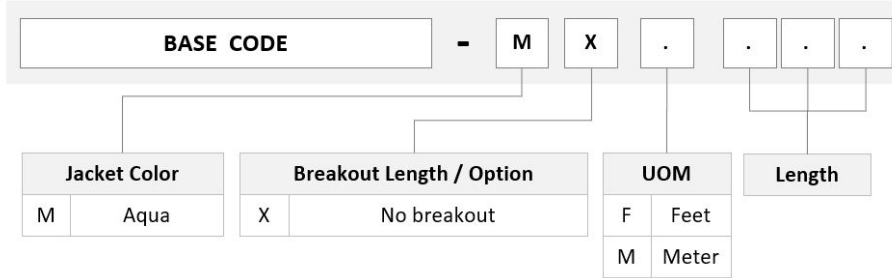

UFXLCLC21

Ultra Low Loss OM4 LC/UPC to LC/UPC, Fiber Patch Cord, 1.6 mm Simplex, Low Smoke Zero Halogen

Product Classification

Regional Availability	Asia Australia/New Zealand Europe Latin America Middle East /Africa North America
Portfolio	CommScope®
Product Type	Fiber patch cord, simplex
Product Brand	SYSTIMAX ULL
Ordering Note	For lengths greater than 999 ft (304 m), orders must be in meters Minimum length may vary based on cable configuration

General Specifications

Color, connector A	Beige
Color, connector B	Beige
Interface, Connector A	LC/UPC
Interface, Connector B	LC/UPC
Jacket Color	Aqua
Total Fibers, quantity	1

Dimensions

Cable Assembly Length Range (m)	1 – 999
Cable Assembly Length Range (ft)	1 – 999
Diameter Over Jacket	1.6 mm 0.063 in

Ordering Tree

UFXLCLC21

Mechanical Specifications

Cable Retention Strength, maximum 11.24 lb @ 0 ° | 4.40 lb @ 90 °

Optical Specifications

Fiber Mode Multimode

Fiber Type OM4, LazrSPEED®

Environmental Specifications