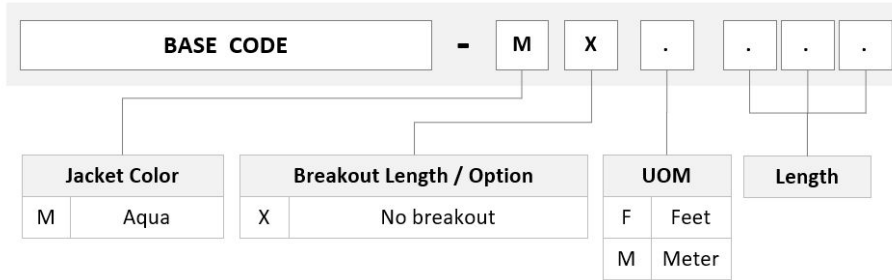

UDXLCLC21

Ultra Low Loss OM4, LC/UPC to LC/UPC, Fiber Patch Cord, 1.6 mm Simplex, Plenum

Product Classification

Regional Availability	Asia Australia/New Zealand Europe Latin America Middle East /Africa North America
Portfolio	CommScope®
Product Type	Fiber patch cord, simplex
Product Brand	SYSTIMAX ULL
Ordering Note	For lengths greater than 999 ft (304 m), orders must be in meters Minimum length may vary based on cable configuration

General Specifications

Color, connector A	Beige
Color, connector B	Beige
Interface, Connector A	LC/UPC
Interface, Connector B	LC/UPC
Jacket Color	Aqua
Total Fibers, quantity	1

Dimensions

Cable Assembly Length Range (m)	1 – 999
Cable Assembly Length Range (ft)	1 – 999
Diameter Over Jacket	1.6 mm 0.063 in

Ordering Tree

UDXLCLC21

Mechanical Specifications

Cable Retention Strength, maximum 11.24 lb @ 0 ° | 4.40 lb @ 90 °

Optical Specifications

Fiber Mode Multimode

Fiber Type OM4, LazrSPEED®

Environmental Specifications