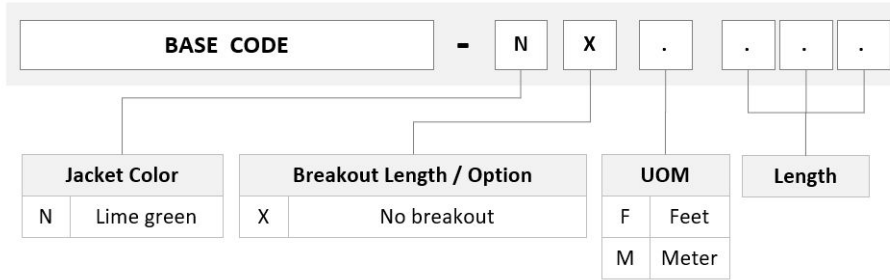

Product Classification

Regional Availability	Asia Australia/New Zealand Europe Latin America Middle East /Africa North America
Portfolio	CommScope®
Product Type	Fiber patch cord, duplex
Product Brand	SYSTIMAX ULL
Ordering Note	For lengths greater than 999 ft (304 m), orders must be in meters Minimum length may vary based on cable configuration

General Specifications

Color, connector A	Beige
Color, connector B	Beige
Interface, Connector A	LC/UPC
Interface Feature, connector A	Uniboot
Interface, Connector B	LC/UPC
Interface Feature, connector B	Uniboot
Jacket Color	Lime green
Total Fibers, quantity	2

Dimensions

Cable Assembly Length Range (m)	1 – 999
Cable Assembly Length Range (ft)	1 – 999
Diameter Over Jacket	2 mm 0.079 in

Ordering Tree

UDVLULU62

Mechanical Specifications

Cable Retention Strength, maximum 11.24 lb @ 0 ° | 4.40 lb @ 90 °