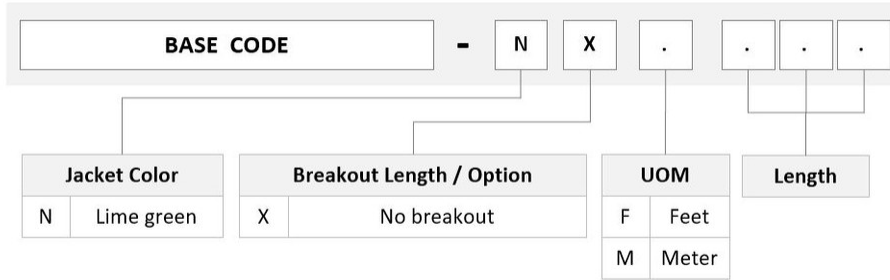

UDVLC21

Mechanical Specifications

Cable Retention Strength, maximum 11.24 lb @ 0 ° | 4.40 lb @ 90 °

Optical Specifications

Fiber Mode Multimode

Fiber Type OM5, LazrSPEED®

Environmental Specifications

Operating Temperature -10 °C to +60 °C (+14 °F to +140 °F)

Environmental Space Plenum

Regulatory Compliance/Certifications

Agency

CHINA-ROHS

ISO 9001:2015

ROHS

UK-ROHS

Classification

Above maximum concentration value

Designed, manufactured and/or distributed under this quality management system

Compliant/Exempted

Compliant/Exempted

Included Products

760238500
P-001-SP-5G-F16LM
860637378

- Fiber indoor cable, LazrSPEED® 1.6 mm Plenum Simplex, Multimode OM5, Feet jacket marking, Lime green jacket color
- LazrSPEED® Elite LC Connector duplex for 1.6 mm Fiber, multimode