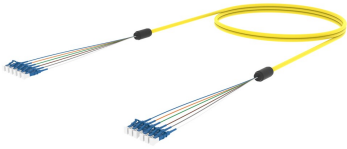

## Base Product

TeraSPEED® LC/UPC to LC/UPC, Distribution Cable, 6-Fiber, Plenum

## Product Classification

<b>Regional Availability</b>	North America
<b>Portfolio</b>	CommScope®
<b>Product Type</b>	Fiber distribution cable assembly
<b>Product Brand</b>	SYSTIMAX InstaPATCH® 360
<b>Ordering Note</b>	For lengths greater than 999 ft (304 m), orders must be in meters