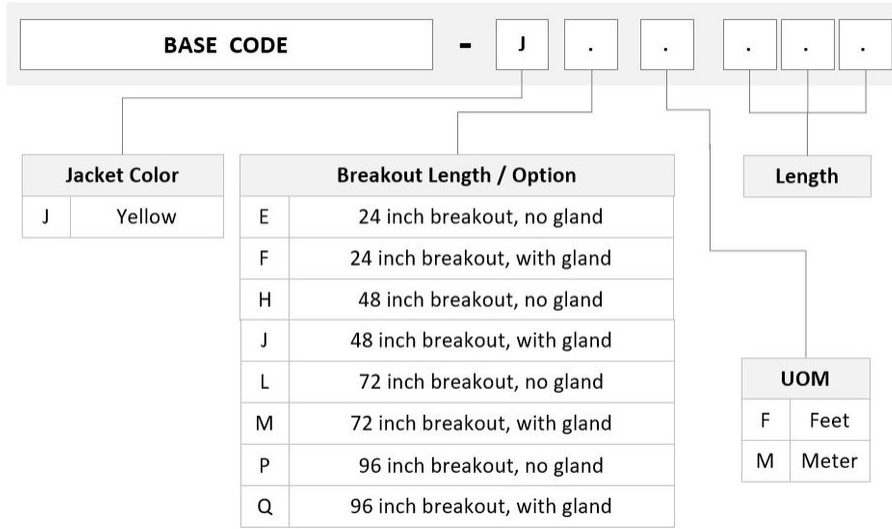

FSWLCLCW6

Mechanical Specifications

Cable Retention Strength, maximum 0.50 lb @ 0° | 0.50 lb @ 90°

Optical Specifications

Fiber Mode Singlemode

Fiber Type G.657.A1, TeraSPEED®

Environmental Specifications

Operating Temperature -10 °C to +60 °C (+14 °F to +140 °F)

Environmental Space Plenum

Regulatory Compliance/Certifications

Agency

CHINA-ROHS

ISO 9001:2015

REACH-SVHC

ROHS

UK-ROHS

Classification

Below maximum concentration value

Designed, manufactured and/or distributed under this quality management system

Compliant as per SVHC revision on www.commscope.com/ProductCompliance

Compliant

Compliant