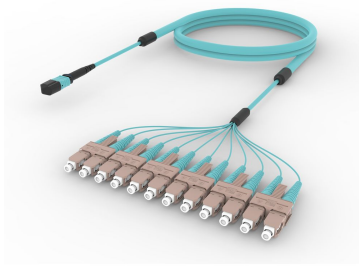

## Base Product

OM4 MPO (Pinned) to SC/UPC, InstaPATCH® 360 Array Cord, 12-Fiber, Plenum

## Product Classification

<b>Regional Availability</b>	Asia   Australia/New Zealand   Europe   Latin America   Middle East /Africa   North America
<b>Portfolio</b>	CommScope®
<b>Product Type</b>	Fiber array cable assembly
<b>Product Brand</b>	SYSTIMAX InstaPATCH® 360
<b>Ordering Note</b>	Minimum length may vary based on cable configuration

## General Specifications

<b>Color, boot A</b>	Black
<b>Color, connector A</b>	Aqua
<b>Color, boot B</b>	Aqua
<b>Color, connector B</b>	Beige
<b>Construction Type</b>	Stranded
<b>Furcation Color</b>	Aqua
<b>Interface, Connector A</b>	MPO-12/UPC Male
<b>Interface, Connector B</b>	SC/UPC
<b>Jacket Color</b>	Aqua
<b>Polarity</b>	Method B (LL)
<b>Fibers per Subunit, quantity</b>	12
<b>Total Fibers, quantity</b>	12