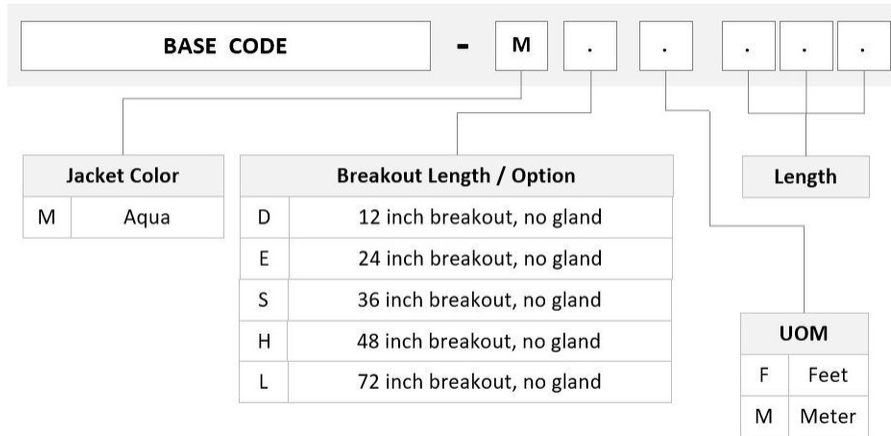

## General Specifications

<b>Color, boot A</b>	Black
<b>Color, connector A</b>	Aqua
<b>Color, boot B</b>	Aqua
<b>Color, connector B</b>	Beige
<b>Construction Type</b>	Stranded
<b>Furcation Color</b>	Aqua
<b>Interface, Connector A</b>	MPO-12/UPC Male
<b>Interface, Connector B</b>	SC/UPC
<b>Jacket Color</b>	Aqua
<b>Polarity</b>	Method B (LL)
<b>Fibers per Subunit, quantity</b>	12
<b>Total Fibers, quantity</b>	12

## Dimensions

<b>Cable Assembly Length Range (m)</b>	1 – 305
--	---------

## Ordering Tree