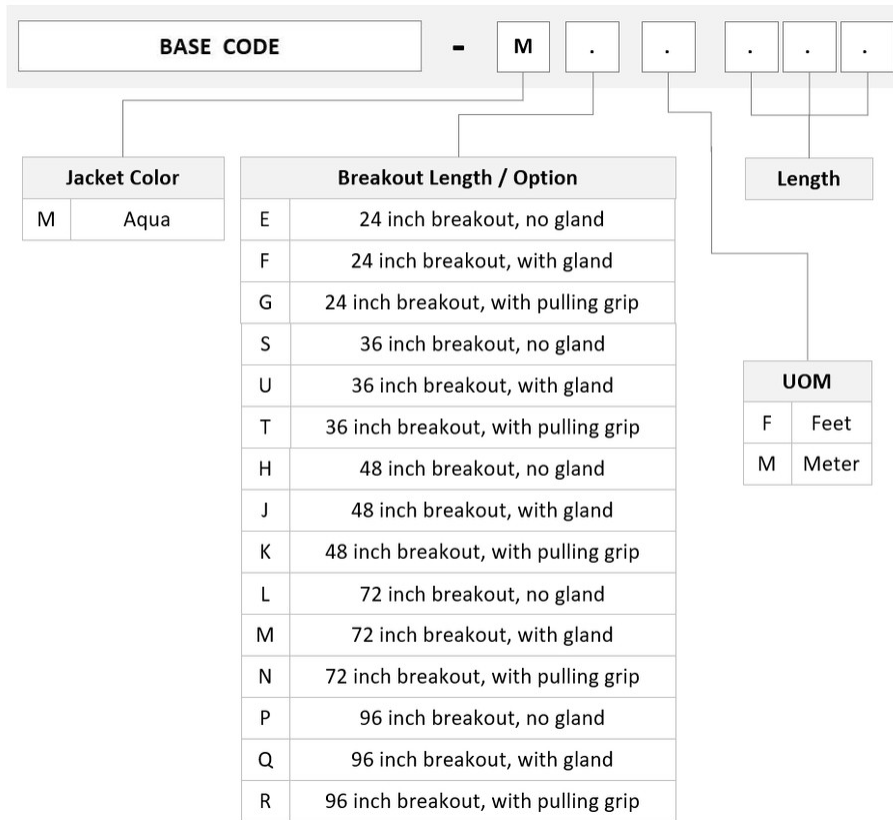

FLZMXLCAK

Ordering Tree

Mechanical Specifications

Cable Retention Strength, maximum 11.24 lb @ 0 ° | 4.40 lb @ 90 °

Optical Specifications

Fiber Mode Multimode

Fiber Type OM3, LazrSPEED®

Environmental Specifications

Operating Temperature -10 °C to +60 °C (+14 °F to +140 °F)

Environmental Space Indoor | Plenum

Regulatory Compliance/Certifications

Agency **Classification**