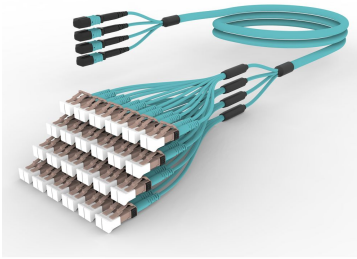

## Base Product

OM3 MPO (Pinned) to LC/UPC, InstaPATCH® 360 Ruggedized Fanout Cable, 48-Fiber, Plenum

## Product Classification

<b>Regional Availability</b>	Asia   Australia/New Zealand   China   Europe   India   Latin America   Middle East/Africa   North America
<b>Portfolio</b>	CommScope®
<b>Product Type</b>	Ruggedized fanout
<b>Product Brand</b>	SYSTIMAX InstaPATCH® 360
<b>Ordering Note</b>	For lengths greater than 999 ft (304 m), orders must be in meters   Minimum length may vary based on cable configuration

## General Specifications

<b>Color, boot A</b>	Black
<b>Color, connector A</b>	Aqua
<b>Color, boot B</b>	Aqua
<b>Color, connector B</b>	Beige
<b>Construction Type</b>	Stranded
<b>Furcation Color</b>	Aqua
<b>Interface, Connector A</b>	MPO-12/UPC Male
<b>Interface, Connector B</b>	LC/UPC
<b>Jacket Color</b>	Aqua
<b>Polarity</b>	Method B (LL)
<b>Fibers per Subunit, quantity</b>	12
<b>Total Fibers, quantity</b>	48