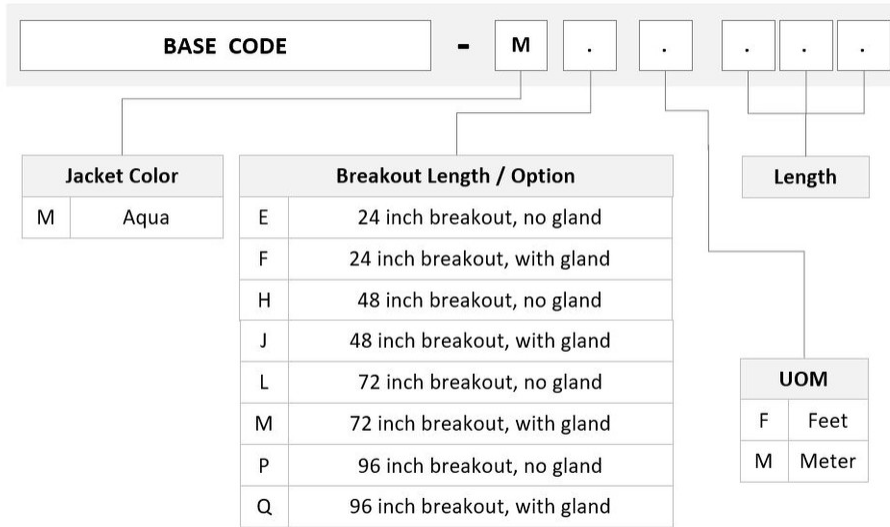

Mechanical Specifications

Cable Retention Strength, maximum 11.24 lb @ 0 ° | 4.40 lb @ 90 °

Optical Specifications

Fiber Mode Multimode

Fiber Type OM4, LazrSPEED®

Environmental Specifications

Operating Temperature -10 °C to +60 °C (+14 °F to +140 °F)

Environmental Space Indoor | Plenum

Regulatory Compliance/Certifications

Agency	Classification
ANATEL	Compliant
CHINA-ROHS	Below maximum concentration value
ISO 9001:2015	Designed, manufactured and/or distributed under this quality management system
REACH-SVHC	Compliant as per SVHC revision on www.commscope.com/ProductCompliance
ROHS	Compliant
UK-ROHS	Compliant