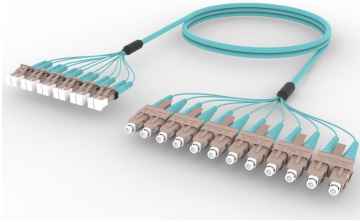

FLXLCSCAD

Base Product

OM4 LC/UPC to SC/UPC 12-Fiber InstaPATCH® 360 Ruggedized Fanout Cable, Plenum

Product Classification

Regional Availability

Asia | Australia/New Zealand | China | Europe | India | Latin America | Middle East/Africa | North America

Portfolio

CommScope®

Product Type

Ruggedized fanout

Product Brand

SYSTIMAX InstaPATCH® 360

Ordering Note

For lengths greater than 999 ft (304 m), orders must be in meters | Minimum length may vary based on cable configuration

General Specifications

Color, boot A	Aqua
Color, connector A	Beige
Color, boot B	Aqua
Color, connector B	Beige
Construction Type	Stranded
Furcation Color	Aqua
Interface, Connector A	LC/UPC
Interface, Connector B	SC/UPC
Jacket Color	Aqua
Fibers per Subunit, quantity	12
Total Fibers, quantity	12

Dimensions

Cable Assembly Length Range (m)	3 – 305
Cable Assembly Length Range (ft)	8 – 999

Ordering Tree

FLXLCSCAD

Included Products

- | | | |
|--------------------------------|---|---|
| 460125750 | - | LazrSPEED® Pre-Radiused SC Connector for 1.6 mm Fiber Cordage, Duplex, multimode |
| 760051656
P-012-MP-5K-F12AQ | - | Fiber indoor cable, LazrSPEED® Plenum for MPO Trunks, 12 fiber, Multimode OM4, Feet jacket marking, Aqua jacket color |
| 860637378 | - | LazrSPEED® Elite LC Connector duplex for 1.6 mm Fiber, multimode |