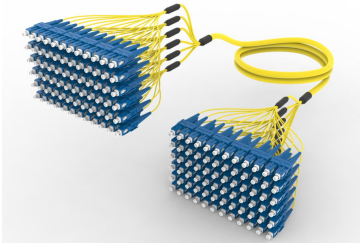

FLWSCSCAK

Base Product

Singlemode SC/UPC to SC/UPC 72-Fiber InstaPATCH® 360 Ruggedized Fanout Cable, Plenum

Product Classification

Regional Availability

Asia | Australia/New Zealand | China | Europe | India | Latin America | Middle East/Africa | North America

Portfolio

CommScope®

Product Type

Ruggedized fanout

Product Brand

SYSTIMAX InstaPATCH® 360

Ordering Note

For lengths greater than 999 ft (304 m), orders must be in meters | Minimum length may vary based on cable configuration

General Specifications

Color, boot A	Blue
Color, connector A	Blue
Color, boot B	Blue
Color, connector B	Blue
Construction Type	Stranded
Furcation Color	Yellow
Interface, Connector A	SC/UPC
Interface, Connector B	SC/UPC
Jacket Color	Yellow
Fibers per Subunit, quantity	12
Total Fibers, quantity	72

Included Products

- 460125768 – TeraSPEED® Pre-Radiused SC Connector for 1.6 mm Fiber Cordage, Duplex, Singlemode
- 760038331 – Fiber indoor cable, TeraSPEED® Plenum MPO Trunk, 72 fiber multi-unit with 12 fiber subunits, Singlemode G.652.D and G.657.A1, Gel-free, Feet jacket marking, Yellow jacket color
- P-072-MP-8W-F12YL