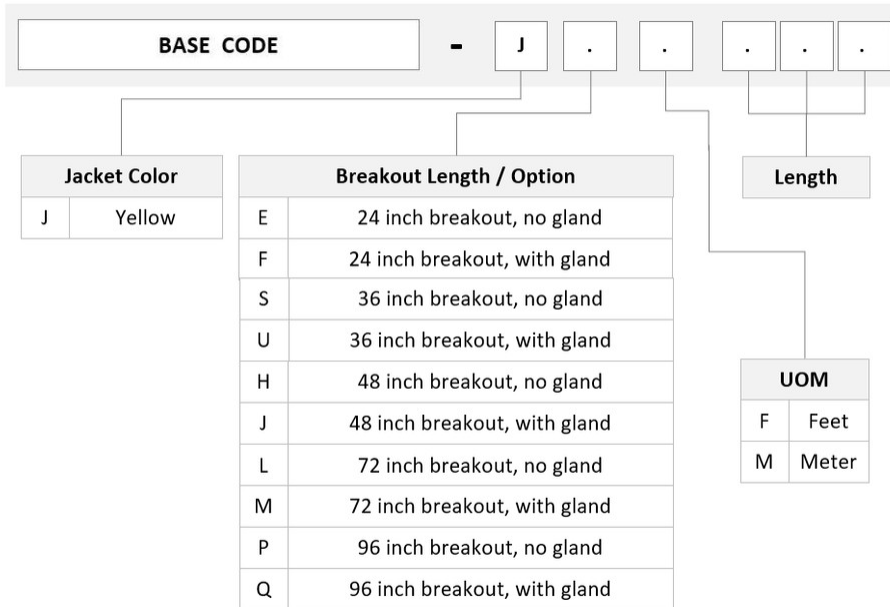

FLWSCSCAK

Mechanical Specifications

Cable Retention Strength, maximum 11.24 lb @ 0° | 4.40 lb @ 90°

Optical Specifications

Fiber Mode Singlemode

Fiber Type G.652.D | G.657.A1, TeraSPEED®

Environmental Specifications

Operating Temperature -10 °C to +60 °C (+14 °F to +140 °F)

Environmental Space Indoor | Plenum

Regulatory Compliance/Certifications

Agency

ANATEL

ISO 9001:2015

Classification

Compliant

Designed, manufactured and/or distributed under this quality management system