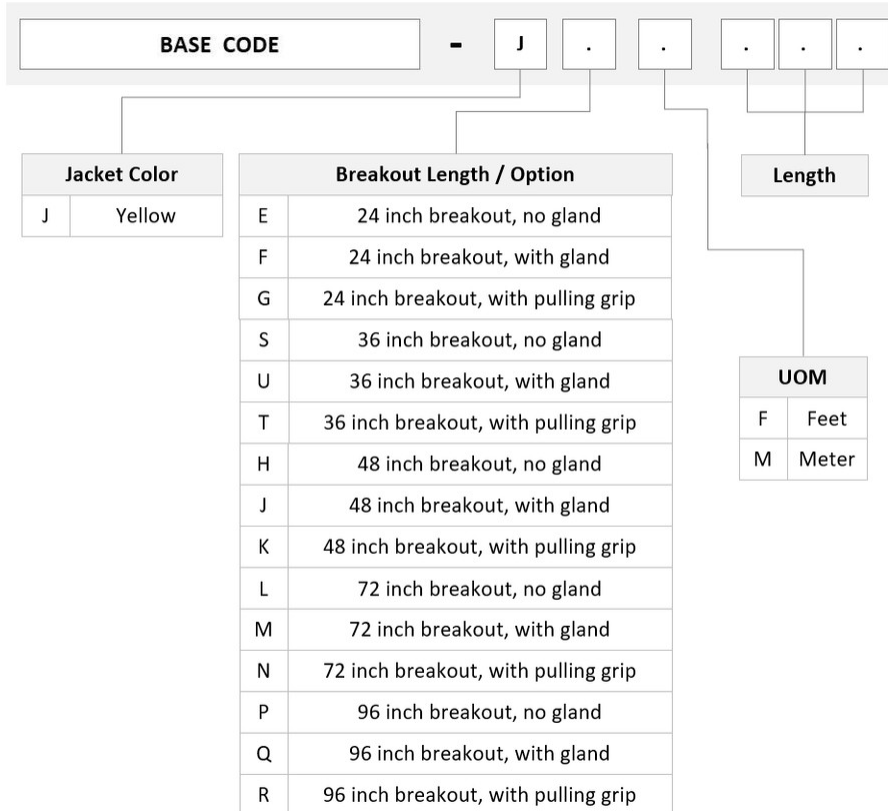

LC/UPC

Jacket Color

Yellow

Polarity

Method B (LL)

Fibers per Subunit, quantity

12

Total Fibers, quantity

24

Dimensions

Cable Assembly Length Range (m)

3 – 999

FLWMXLCAF

Cable Assembly Length Range (ft)

7 – 999

Ordering Tree