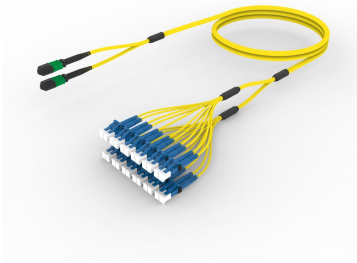

FLWMXLCAF

Base Product

Singlemode MPO (Pinned) to LC/UPC, InstaPATCH® 360 Ruggedized Fanout Cable, 24-Fiber, Plenum

Product Classification

Regional Availability

Asia | Australia/New Zealand | China | Europe | India | Latin America | Middle East/Africa | North America

Portfolio

CommScope®

Product Type

Ruggedized fanout

Product Brand

SYSTIMAX InstaPATCH® 360

Ordering Note

For lengths greater than 999 ft (304 m), orders must be in meters | Minimum length may vary based on cable configuration

General Specifications

Color, boot A

Black

Color, connector A

Green

Color, boot B

Blue

Color, connector B

Blue

Construction Type

Stranded

Furcation Color

Yellow

Interface, Connector A

MPO-12/APC Male

Interface, Connector B