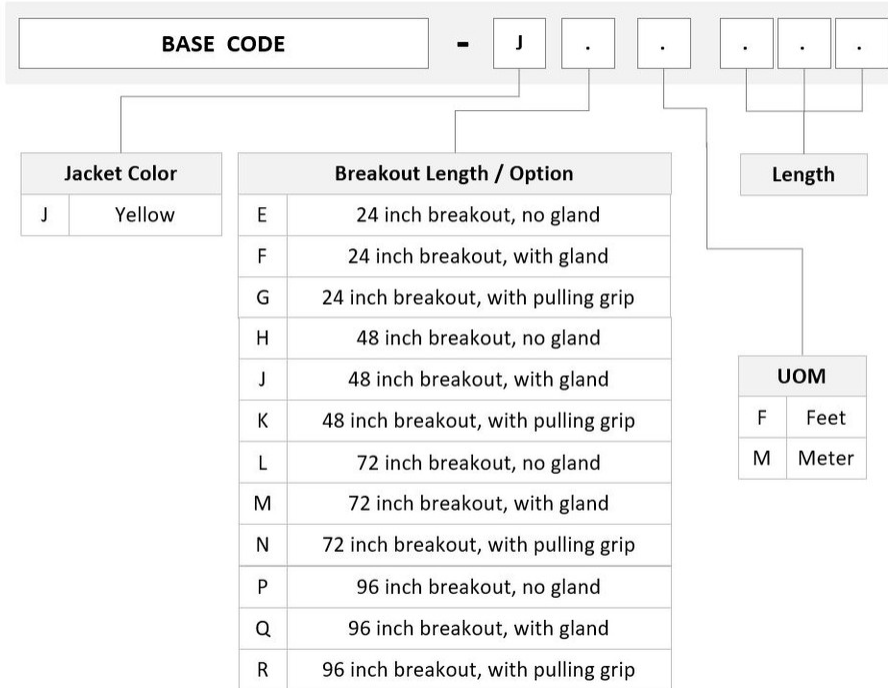

FLWMPUCAF

Mechanical Specifications

Cable Retention Strength, maximum 11.24 lb @ 0° | 4.40 lb @ 90°

Optical Specifications

Fiber Mode Singlemode

Fiber Type G.652.D | G.657.A1, TeraSPEED®

Environmental Specifications

Operating Temperature -10 °C to +60 °C (+14 °F to +140 °F)

Environmental Space Indoor | Plenum

Regulatory Compliance/Certifications

Agency

ISO 9001:2015

Classification

Designed, manufactured and/or distributed under this quality management system