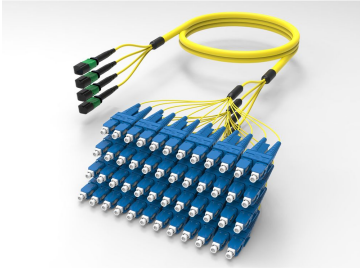

FLWMPSCAH

Base Product

Singlemode MPO (Unpinned) to SC/UPC, InstaPATCH® 360 Ruggedized Fanout Cable, 48-Fiber, Plenum

Product Classification

Regional Availability	Asia Australia/New Zealand China Europe India Latin America Middle East/Africa North America
Portfolio	CommScope®
Product Type	Ruggedized fanout
Product Brand	SYSTIMAX InstaPATCH® 360
Ordering Note	For lengths greater than 999 ft (304 m), orders must be in meters Minimum length may vary based on cable configuration

General Specifications

Color, boot A	Black
Color, connector A	Green
Color, boot B	Blue
Color, connector B	Blue
Construction Type	Stranded
Furcation Color	Yellow
Interface, Connector A	MPO-12/APC Female
Interface, Connector B	SC/UPC
Jacket Color	Yellow
Polarity	Method B (LL)
Fibers per Subunit, quantity	12
Total Fibers, quantity	48

Dimensions

Cable Assembly Length Range (m)	3 – 999
--	---------

FLWMPSCAH

Cable Assembly Length Range (ft)

7 – 999

Ordering Tree

Mechanical Specifications

Cable Retention Strength, maximum 11.24 lb @ 0° | 4.40 lb @ 90°

Included Products

460125768	- TeraSPEED® Pre-Radiused SC Connector for 1.6 mm Fiber Cordage, Duplex, Singlemode
760038323 P-048-MP-8W-F12YL	- Fiber indoor cable, TeraSPEED® Plenum MPO Trunk, 48 fiber multi-unit with 12 fiber subunits, Singlemode G.652.D and G.657.A1, Gel-free, Feet jacket marking, Yellow jacket color
860366137	- MPO12, LOW LOSS, FEMALE, Singlemode, GREEN, 3mm