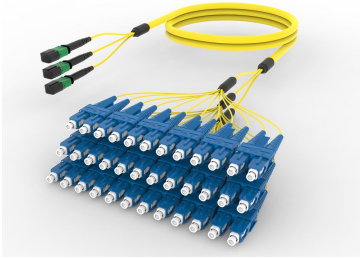

FLWMPSCAG

Base Product

Singlemode MPO (Unpinned) to SC/UPC, InstaPATCH® 360 Ruggedized Fanout Cable, 36-Fiber, Plenum

Product Classification

Regional Availability	Asia Australia/New Zealand China Europe India Latin America Middle East/Africa North America
Portfolio	CommScope®
Product Type	Ruggedized fanout
Product Brand	SYSTIMAX InstaPATCH® 360
Ordering Note	For lengths greater than 999 ft (304 m), orders must be in meters Minimum length may vary based on cable configuration

General Specifications

Color, boot A	Black
Color, connector A	Green
Color, boot B	Blue
Color, connector B	Blue
Construction Type	Stranded
Furcation Color	Yellow
Interface, Connector A	MPO-12/APC Female
Interface, Connector B	SC/UPC
Jacket Color	Yellow
Polarity	Method B (LL)
Fibers per Subunit, quantity	12
Total Fibers, quantity	36

Dimensions

Cable Assembly Length Range (m)	3 – 999
--	---------

FLWMPSCAG

Cable Assembly Length Range (ft)

7 – 999

Ordering Tree

Mechanical Specifications

Cable Retention Strength, maximum 11.24 lb @ 0° | 4.40 lb @ 90°

Included Products

- | | | |
|--------------------------------|---|--|
| 460125768 | - | TeraSPEED® Pre-Radiused SC Connector for 1.6 mm Fiber Cordage, Duplex, Singlemode |
| 760093484
P-036-MP-8W-F12YL | - | Fiber indoor cable, TeraSPEED® Plenum MPO Trunk, 36 fiber multi-unit with 12 fiber subunits, Singlemode G.652.D and G.657.A1, Gel-free, Feet jacket marking, Yellow jacket color |
| 860366137 | - | MPO12, LOW LOSS, FEMALE, Singlemode, GREEN, 3mm |