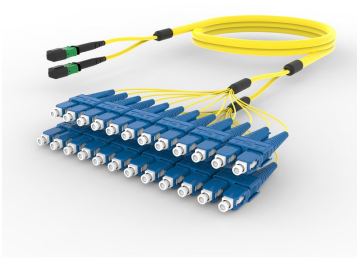

FLWMPSCAF

Base Product

Singlemode MPO (Unpinned) to SC/UPC, InstaPATCH® 360 Ruggedized Fanout Cable, 24-Fiber, Plenum

Product Classification

| | |
|------------------------------|--|
| Regional Availability | Asia Australia/New Zealand China Europe India Latin America Middle East/Africa North America |
| Portfolio | CommScope® |
| Product Type | Ruggedized fanout |
| Product Brand | SYSTIMAX InstaPATCH® 360 |
| Ordering Note | For lengths greater than 999 ft (304 m), orders must be in meters Minimum length may vary based on cable configuration |

General Specifications

| | |
|-------------------------------------|-------------------|
| Color, boot A | Black |
| Color, connector A | Green |
| Color, boot B | Blue |
| Color, connector B | Blue |
| Construction Type | Stranded |
| Furcation Color | Yellow |
| Interface, Connector A | MPO-12/APC Female |
| Interface, Connector B | SC/UPC |
| Jacket Color | Yellow |
| Polarity | Method B (LL) |
| Fibers per Subunit, quantity | 12 |
| Total Fibers, quantity | 24 |

Dimensions

| | |
|--|---------|
| Cable Assembly Length Range (m) | 3 – 999 |
|--|---------|

FLWMPSCAF

Cable Assembly Length Range (ft)

7 – 999

Ordering Tree

Mechanical Specifications

Cable Retention Strength, maximum 11.24 lb @ 0° | 4.40 lb @ 90°

Included Products

| | |
|--------------------------------|--|
| 460125768 | - TeraSPEED® Pre-Radiused SC Connector for 1.6 mm Fiber Cordage, Duplex, Singlemode |
| 760038315 P-024-MP-8W-F12YL | - Fiber indoor cable, TeraSPEED® Plenum for MPO Trunks, 24 fiber with 12 fiber subunits, Singlemode G.652.D and G.657.A1, Feet jacket marking, Yellow jacket color |
| 860366137 | - MPO12, LOW LOSS, FEMALE, Singlemode, GREEN, 3mm |