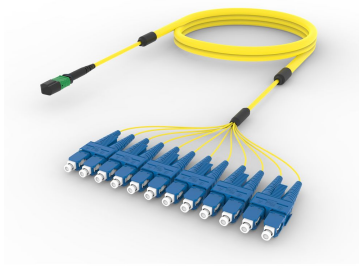

## Base Product

Singlemode MPO (Unpinned) to SC/UPC, InstaPATCH® 360 Ruggedized Fanout Cable, 12-Fiber, Plenum

### Cable Assembly Length Range (m)

3 – 999

# FLWMPSCAD

Cable Assembly Length Range (ft)

7 – 999