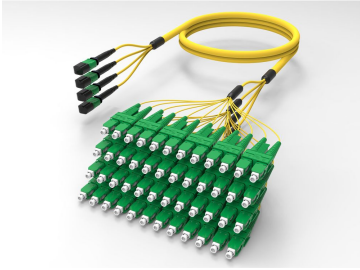

## Base Product

Singlemode MPO (Unpinned) to SC APC, InstaPATCH® 360 Ruggedized Fanout Cable, 48-Fiber, Plenum

## Product Classification

<b>Regional Availability</b>	Asia   Australia/New Zealand   China   Europe   India   Latin America   Middle East/Africa   North America
<b>Portfolio</b>	CommScope®
<b>Product Type</b>	Ruggedized fanout
<b>Product Brand</b>	SYSTIMAX InstaPATCH® 360
<b>Ordering Note</b>	For lengths greater than 999 ft (304 m), orders must be in meters   Minimum length may vary based on cable configuration

## General Specifications

<b>Color, boot A</b>	Black
<b>Color, connector A</b>	Green
<b>Color, boot B</b>	Green
<b>Color, connector B</b>	Green
<b>Construction Type</b>	Stranded
<b>Furcation Color</b>	Yellow
<b>Interface, Connector A</b>	MPO-12/APC Female
<b>Interface, Connector B</b>	SC/APC
<b>Jacket Color</b>	Yellow
<b>Polarity</b>	Method B (LL)
<b>Fibers per Subunit, quantity</b>	12
<b>Total Fibers, quantity</b>	48