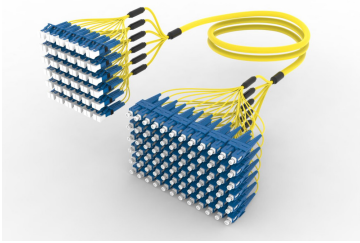

FLWLCSCAK

Base Product

Singlemode LC/UPC to SC/UPC 72-Fiber InstaPATCH® 360 Ruggedized Fanout Cable, Plenum

Product Classification

Regional Availability

Asia | Australia/New Zealand | China | Europe | India | Latin America | Middle East/Africa | North America

Portfolio

CommScope®

Product Type

Ruggedized fanout

Product Brand

SYSTIMAX InstaPATCH® 360

Ordering Note

For lengths greater than 999 ft (304 m), orders must be in meters | Minimum length may vary based on cable configuration

General Specifications

Color, boot A	Blue
Color, connector A	Blue
Color, boot B	Blue
Color, connector B	Blue
Construction Type	Stranded
Furcation Color	Yellow
Interface, Connector A	LC/UPC
Interface, Connector B	SC/UPC
Jacket Color	Yellow
Fibers per Subunit, quantity	12
Total Fibers, quantity	72

Included Products

- 460125768 – TeraSPEED® Pre-Radiused SC Connector for 1.6 mm Fiber Cordage, Duplex, Singlemode
- 760038331
P-072-MP-8W-F12YL – Fiber indoor cable, TeraSPEED® Plenum MPO Trunk, 72 fiber multi-unit with 12 fiber subunits, Singlemode G.652.D and G.657.A1, Gel-free, Feet jacket marking, Yellow jacket color
- 860637435 – LC/UPC Connector, Singlemode, Blue, Short Boot