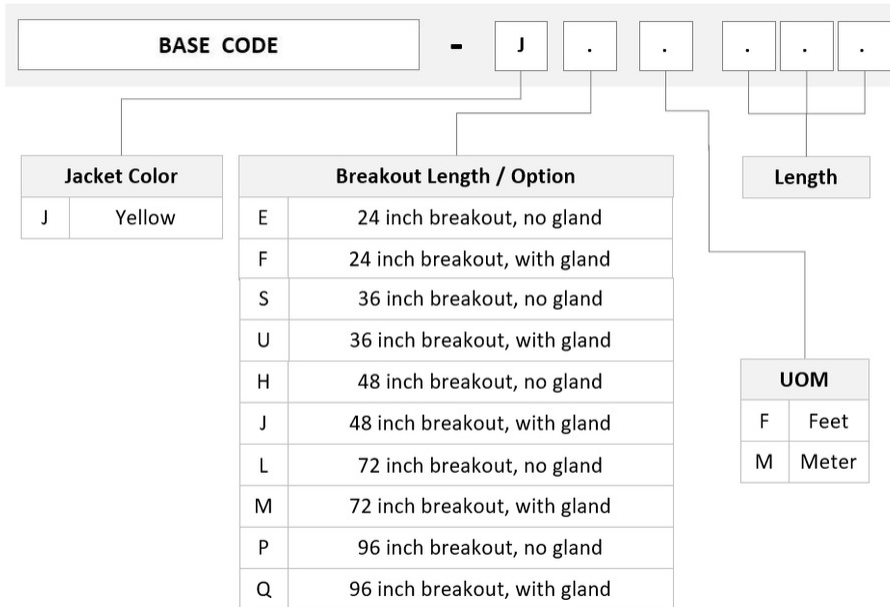

FLWLCSCAK

Mechanical Specifications

Cable Retention Strength, maximum 11.24 lb @ 0° | 4.40 lb @ 90°

Optical Specifications

Fiber Mode Singlemode

Fiber Type G.652.D | G.657.A1, TeraSPEED®

Environmental Specifications

Operating Temperature -10 °C to +60 °C (+14 °F to +140 °F)

Environmental Space Indoor | Plenum

Regulatory Compliance/Certifications

Agency

ANATEL

ISO 9001:2015

Classification

Compliant

Designed, manufactured and/or distributed under this quality management system