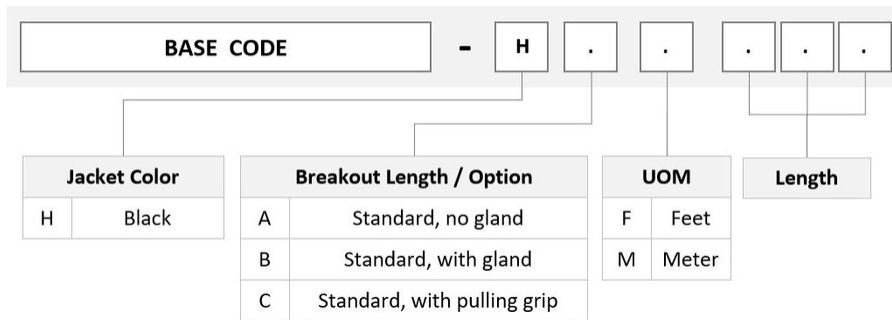

General Specifications

Color, boot A	Black
Color, connector A	Aqua
Color, boot B	Black
Color, connector B	Aqua
Construction Type	InstaPATCH® 360 trunk/extension/cross-connect, indoor/outdoor
Furcation Color	Aqua
Interface, Connector A	MPO-12/UPC Female
Interface, Connector B	MPO-12/UPC Female
Jacket Color	Black
Polarity	Method B (LL)
Fibers per Subunit, quantity	12
Total Fibers, quantity	24

Dimensions

Cable Assembly Length Range (m)	3 – 999
Cable Assembly Length Range (ft)	10 – 999

FJXMPMPDF

Ordering Tree

Mechanical Specifications

Cable Retention Strength, maximum 11.24 lb @ 0° | 4.40 lb @ 90°