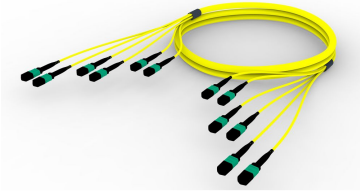

# FGWMPMPAK

---

Singlemode MPO (Unpinned) to MPO (Unpinned), InstaPATCH® 360  
Pre-terminated Trunk Cable, 72-Fiber, Plenum

## Product Classification

<b>Regional Availability</b>	Asia   Australia/New Zealand   China   Europe   India   Latin America   Middle East/Africa   North America
<b>Portfolio</b>	CommScope®
<b>Product Type</b>	Fiber trunk cable assembly
<b>Product Brand</b>	SYSTIMAX InstaPATCH® 360
<b>Ordering Note</b>	For lengths greater than 999 ft (304 m), orders must be in meters   Minimum length may vary based on cable configuration

## General Specifications

<b>Color, boot A</b>	Black
<b>Color, boot B</b>	Black
<b>Color, connector A</b>	Green
<b>Color, connector B</b>	Green
<b>Construction Type</b>	Stranded
<b>Fibers per Subunit, quantity</b>	12
<b>Furcation Color</b>	Yellow
<b>Interface, Connector A</b>	MPO-12/APC Female
<b>Interface, Connector B</b>	MPO-12/APC Female
<b>Jacket Color</b>	Yellow
<b>Polarity</b>	Method B (LL)
<b>Total Fibers, quantity</b>	72

## Dimensions

<b>Breakout Length</b>	33 in
------------------------	-------