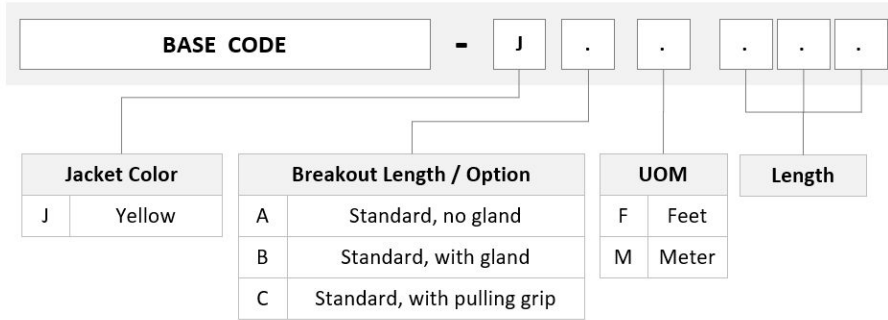

General Specifications

Color, boot A	Black
Color, connector A	Green
Color, boot B	Black
Color, connector B	Green
Construction Type	Stranded
Furcation Color	Yellow
Interface, Connector A	MPO-12/APC Female
Interface, Connector B	MPO-12/APC Female
Jacket Color	Yellow
Polarity	Method B (LL)
Fibers per Subunit, quantity	12
Total Fibers, quantity	36

Dimensions

Breakout Length	33 in
Cable Assembly Length Range (m)	3 – 999
Cable Assembly Length Range (ft)	10 – 999

Ordering Tree

FGWMPMPAG

Mechanical Specifications

Cable Retention Strength, maximum 11.24 lb @ 0° | 4.40 lb @ 90°