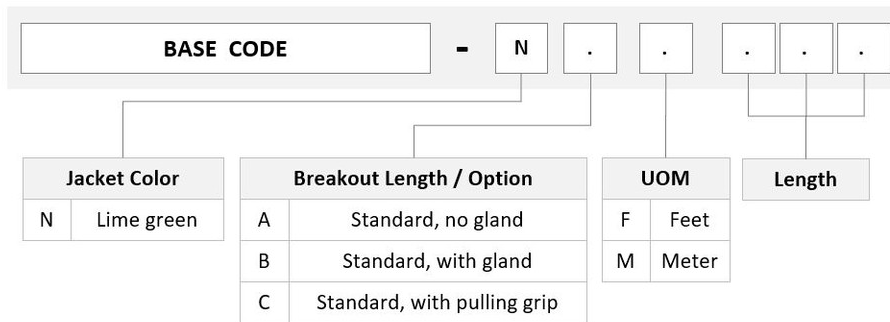

General Specifications

Color, boot A	Black
Color, connector A	Lime green
Color, boot B	Black
Color, connector B	Lime green
Construction Type	Stranded
Furcation Color	Lime green
Interface, Connector A	MPO-12/UPC Female
Interface, Connector B	MPO-12/UPC Female
Jacket Color	Lime green
Polarity	Method B (LL)
Fibers per Subunit, quantity	12
Total Fibers, quantity	72

Dimensions

FGVMPMPAK

Breakout Length	33 in
Cable Assembly Length Range (m)	3 – 999
Cable Assembly Length Range (ft)	10 – 999

Ordering Tree

Mechanical Specifications

Cable Retention Strength, maximum	11.24 lb @ 0 ° 4.40 lb @ 90 °
--	---------------------------------