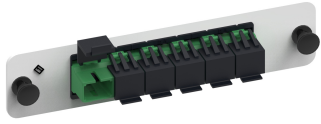

760147660 | PNL-WH-006-AFA-SC06-GR

TeraSPEED® Adapter Pack, White, 1000-Type, with 1 6 fiber, Singlemode SC/APC ganged adapter, green, shuttered

- Uniprise panels for Ready shelves and wall mount enclosures come in SC and LC configurations. Any combination of adapter panels can be used in the enclosures, up to the maximum number of openings

OBSOLETE

Replaced By:

760147652 Adapter Pack, Black, 1000-Type, with 1 TeraSPEED® 6 fiber, Singlemode SC/APC ganged adapter, green, shuttered
PNL-BK-006-AFA-SC06-GR

Product Classification

Regional Availability	Asia Australia/New Zealand EMEA Latin America North America
Portfolio	CommScope®
Product Type	Fiber adapter pack
Product Brand	TeraSPEED®
Product Series	1000-style

General Specifications

Application	Used in conjunction with SD Panels Used in conjunction with panels and enclosures (rack, wall, and floor mount) that accept 1000 style panels
Adapter Color	Green
Adapter Cutout, quantity	1
Adapters, quantity	1
Body Style	Ganged
Interface	SC/APC
Pigtails Included, quantity	0
Shuttered	Yes
Total Ports, quantity	3