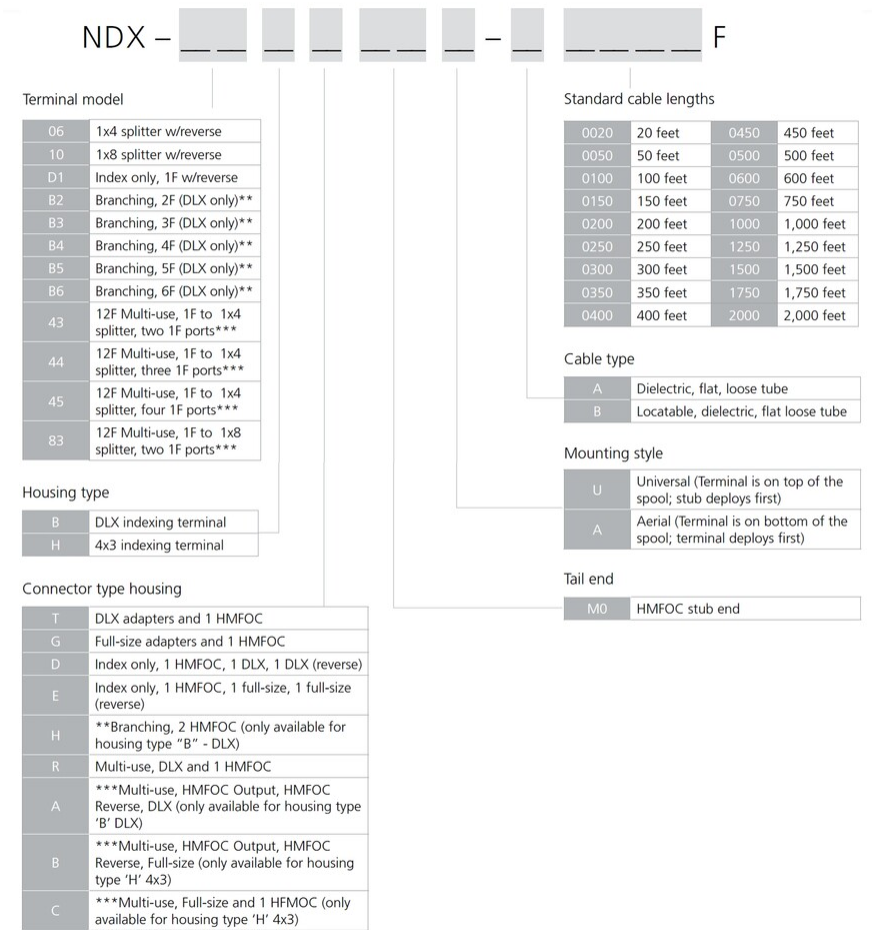

NDX-10BTMOU-A0750F

Material Specifications

Enclosure Material Type

Gasketed hardened plastic

Optical Specifications

Fiber Type

G.652.D

Operating Wavelength Range

1260 – 1635 nm

Attenuation Cable Coefficient, maximum

0.30 dB/km @ 1550 nm | 0.40 dB/km @ 1310 nm

Attenuation Splitter, maximum

10.4 dB

Attenuation Terminal Connectors, maximum

0.45 dB

Directivity, minimum

60 dB

Uniformity, maximum

1 dB

Insertion Loss, Splitter, typical

10 dB