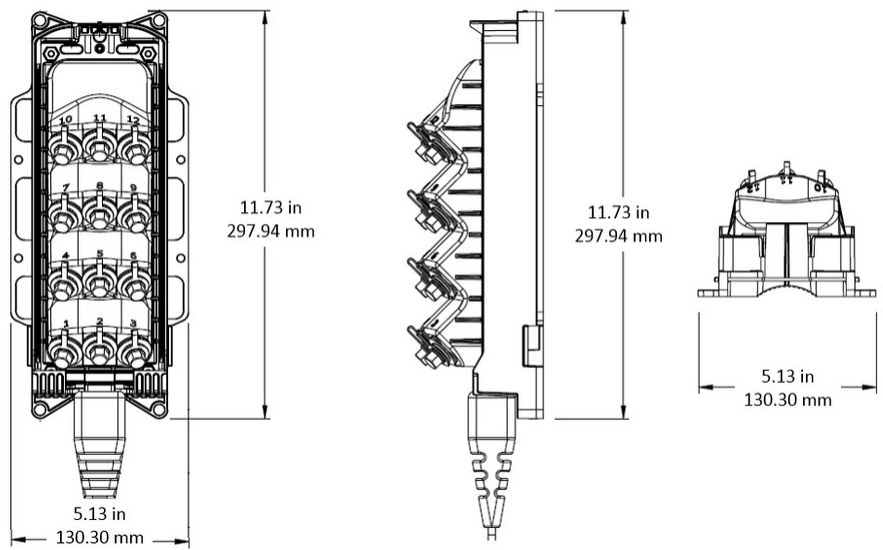

## General Specifications

<b>Cable Type</b>	Dielectric - Flat - Loose Tube
<b>Cable, quantity</b>	1
<b>Distribution Type</b>	1 x 8 splitter
<b>Enclosure Color</b>	Black
<b>Forward Port Type</b>	Hardened mini-size (DLX) adapter
<b>Forward Port, quantity</b>	8
<b>Mounting</b>	Handhole   Pedestal   Pole
<b>Port Type</b>	Hardened multi-fiber (HMFOC) jack
<b>Port, quantity</b>	1
<b>Reverse Port Type</b>	Hardened mini-size DLX
<b>Reverse Port, quantity</b>	1
<b>Splitter, quantity</b>	1
<b>Stub Type</b>	Hardened multi-fiber (HMFOC) plug

## Dimensions

<b>Height</b>	297.8 mm   11.724 in
<b>Width</b>	130.3 mm   5.13 in
<b>Depth</b>	90.4 mm   3.559 in

# NDX-10BTMOU-A0750F

<b>Cable Stub Length</b>	228.6 m   750 ft
<b>Cable Outer Diameter</b>	4.5 x 8.1 mm (0.18 x 0.32 in)

## Dimension Drawing