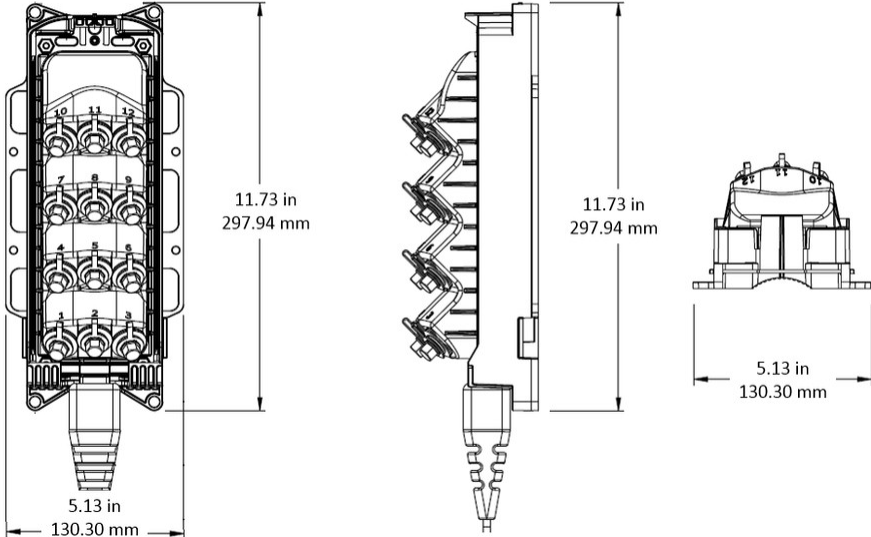

## General Specifications

<b>Cable Type</b>	Dielectric - Flat - Loose Tube
<b>Cable, quantity</b>	1
<b>Distribution Type</b>	1 x 4 splitter
<b>Enclosure Color</b>	Black
<b>Forward Port Type</b>	Hardened mini-size (DLX) adapter
<b>Forward Port, quantity</b>	4
<b>Mounting</b>	Handhole   Pedestal   Pole
<b>Port Type</b>	Hardened multi-fiber (HMFOC) jack
<b>Port, quantity</b>	4
<b>Reverse Port Type</b>	Hardened mini-size DLX
<b>Reverse Port, quantity</b>	1
<b>Splitter, quantity</b>	1
<b>Stub Type</b>	Hardened multi-fiber (HMFOC) plug

## Dimensions

<b>Height</b>	297.8 mm   11.724 in
<b>Width</b>	130.3 mm   5.13 in
<b>Depth</b>	90.4 mm   3.559 in

# NDX-06BTMOU-A1750F

<b>Cable Stub Length</b>	533.4 m   1750 ft
<b>Cable Outer Diameter</b>	4.5 x 8.1 mm (0.18 x 0.32 in)

## Dimension Drawing