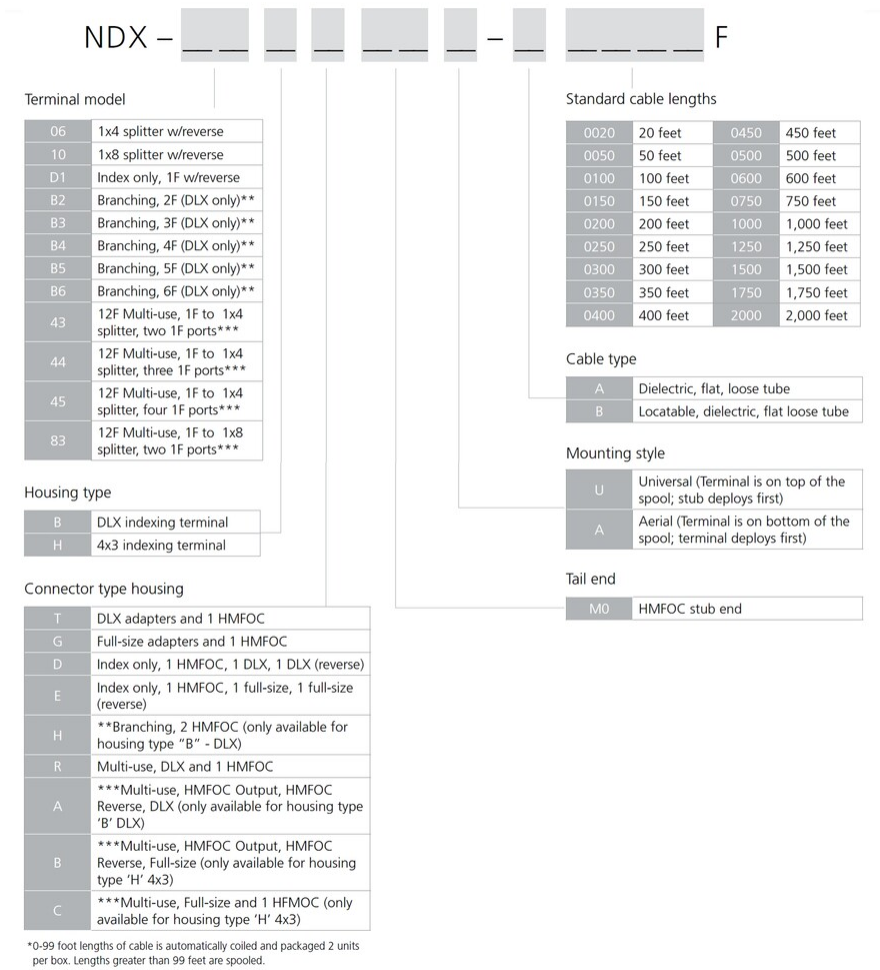

NDX-06BTMOU-A1750F

Material Specifications

Enclosure Material Type

Gasketed hardened plastic

Optical Specifications

Fiber Type

G.652.D

Operating Wavelength Range

1260 – 1635 nm

Attenuation Cable Coefficient, maximum

0.30 dB/km @ 1550 nm | 0.40 dB/km @ 1310 nm

Attenuation Splitter, maximum

7.1 dB

Attenuation Terminal Connectors, maximum

0.45 dB

Directivity, minimum

60 dB

Uniformity, maximum

0.8 dB

Insertion Loss, Splitter, typical

6.7 dB