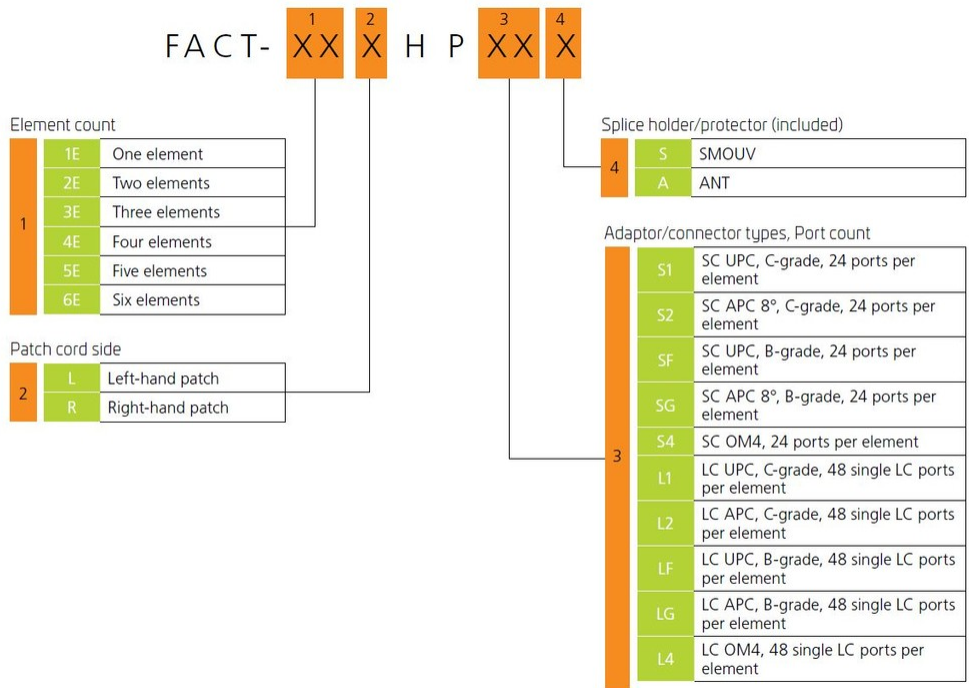

## Product Classification

<b>Regional Availability</b>	Asia   Australia/New Zealand   EMEA   Latin America   North America
<b>Portfolio</b>	CommScope®
<b>Product Type</b>	Fiber patch/splice panel
<b>Product Brand</b>	FACT®
<b>Product Series</b>	FACT

## General Specifications

<b>Functionality</b>	Patching   Splicing
<b>Application</b>	Compatible with FIST-GR3-style frames
<b>Body Style</b>	Right-hand patch
<b>Color</b>	Gray
<b>Color, front</b>	Gray
<b>Growth Configuration</b>	Fully loaded
<b>Interface, front</b>	LC/UPC
<b>Patch Cord Routing</b>	Right sided
<b>Patching Capacity, maximum</b>	288
<b>Pigtail Assembly Type</b>	12-fiber, stranded
<b>Pigtails Included, quantity</b>	288
<b>Rack Type</b>	EIA 19 in
<b>Rack Units</b>	4.2

## Dimensions

<b>Height</b>	185.7 mm   7.311 in
<b>Width</b>	524 mm   20.63 in
<b>Depth</b>	283 mm   11.142 in

## Ordering Tree