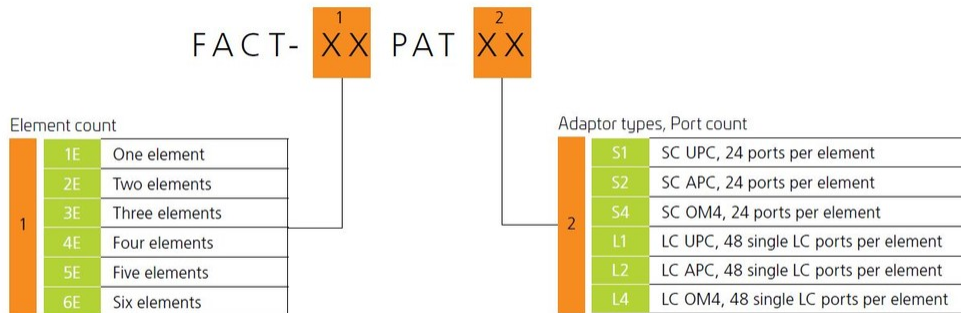

760240434 | FACT-5EPATL4

Dimensions

Height	154.75 mm | 6.093 in
Width	524 mm | 20.63 in
Depth	283 mm | 11.142 in

Ordering Tree

Optical Specifications

Fiber Mode	Multimode
Fiber Type	OM4

Environmental Specifications

Operating Temperature	-40 °C to +70 °C (-40 °F to +158 °F)
Storage Temperature	-20 °C to +85 °C (-4 °F to +176 °F)
Flammability Rating	UL 94 V-0

Packaging and Weights

Included	Mounting hardware
Packaging quantity	1

Regulatory Compliance/Certifications

Agency	Classification
CHINA-ROHS	Below maximum concentration value
ISO 9001:2015	Designed, manufactured and/or distributed under this quality management system