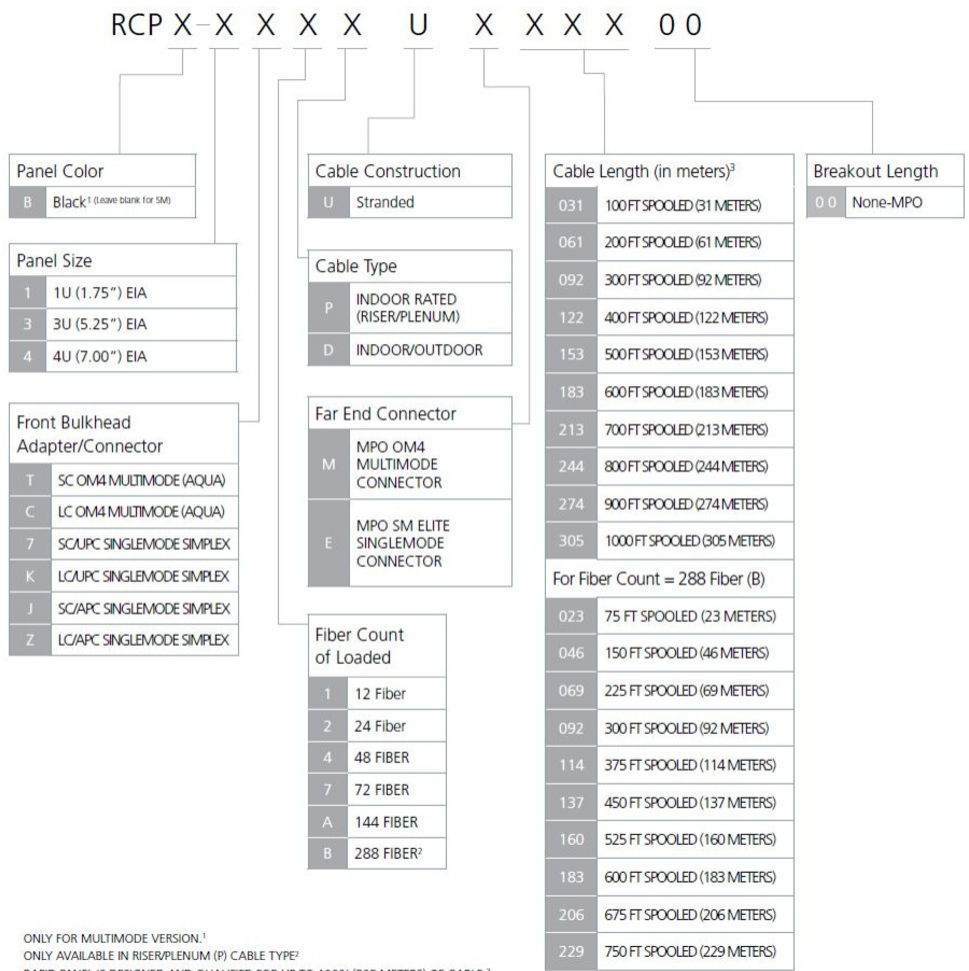

# RCPB-4CAPUM03100

---

RapidFiber® Termination Panel, 144-Position LC/UPC to MPO, 4RU, multimode (OM4), 31 m, black

## General Specifications

<b>Functionality</b>	Patching
<b>Body Style</b>	Symmetrical
<b>Cable Exit Location</b>	Rear, left side
<b>Cable Stub Type</b>	Indoor, microcable
<b>Color</b>	Black
<b>Color, front</b>	Black
<b>Door Type, front</b>	Hinged   Slide latch   Transparent
<b>Growth Configuration</b>	Fully loaded
<b>Interface, front</b>	LC/UPC
<b>Interface, rear</b>	MPO
<b>Patch Cord Entry Location</b>	Front, left side   Front, right side
<b>Rack Type</b>	EIA 19 in   EIA 23 in
<b>Rack Units</b>	4
<b>Shelf Movement</b>	Sliding
<b>Total Fibers, quantity</b>	144
<b>Total Ports, quantity</b>	144

## Dimensions

**Height** 177.8 mm | 7 in  
**Width** 482.6 mm | 19 in  
**Depth** 381 mm | 15 in  
**Cable Length** 31 m | 101.706 ft

## Ordering Tree