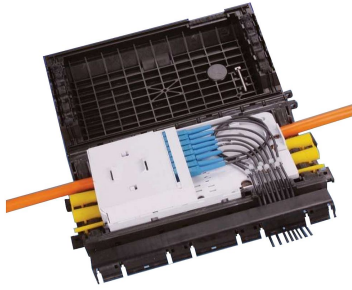

FDC-AT-S38-02018

FDC Fiber Optic Splice/Patch Closure, Gel Cable Sealing, 8 SC/APC Adapters, 24 fusion splices

Product Classification

Regional Availability	Asia EMEA Latin America
Product Type	In-line, rectangular fiber closure
Product Series	FDC

General Specifications

Cable Ports Quantity, total	6 round ports
Cable Sealing Type	Compressed gel
Closure Sealing Type	Hinged with latch
Closure Style	In-line
Color	Black
Mounting	Manhole Pedestal Strand Wall
Port Type	SC/APC
Port, quantity	8
Splice Tray Included, quantity	1
Splice Tray Type Included	24-way, heat shrink
Splitter Type	No splitter
Splitter, quantity	0

Dimensions

Height	83 mm 3.268 in
Width	160 mm 6.299 in
Length	270 mm 10.63 in

Material Specifications

FDC-AT-S38-02018

Material Type Rugged polymer

Environmental Specifications

Environmental Space Above ground | Below ground