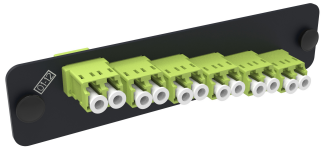

# 760242760

---

1000-Type Adapter Pack with 6 LazrSPEED® MM duplex LC adapters, lime green

## Product Classification

<b>Regional Availability</b>	Asia
<b>Portfolio</b>	CommScope®
<b>Product Type</b>	Fiber adapter pack
<b>Product Brand</b>	LazrSPEED®
<b>Product Series</b>	1000-style

## General Specifications

<b>Application</b>	Used in conjunction with panels and enclosures (rack, wall, and floor mount) that accept 1000 style panels
<b>Adapter Color</b>	Lime green
<b>Adapter Cutout, quantity</b>	6
<b>Adapters, quantity</b>	6
<b>Body Style</b>	Duplex   Straight orientation
<b>Color, front</b>	Black
<b>Interface</b>	LC/UPC
<b>Pigtails Included, quantity</b>	0
<b>Total Ports, quantity</b>	12