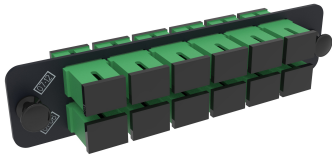

760242438

1000-Type Adapter Pack with 12 TeraSPEED® SM simplex SC adapters, green

Product Classification

Regional Availability	Asia
Portfolio	CommScope®
Product Type	Fiber adapter pack
Product Brand	TeraSPEED®
Product Series	1000-style

General Specifications

Application	Used in conjunction with panels and enclosures (rack, wall, and floor mount) that accept 1000 style panels
Adapter Color	Green
Adapter Cutout, quantity	12
Adapters, quantity	12
Body Style	Simplex Straight orientation
Color, front	Black
Interface	SC/APC
Pigtails Included, quantity	0
Total Ports, quantity	12