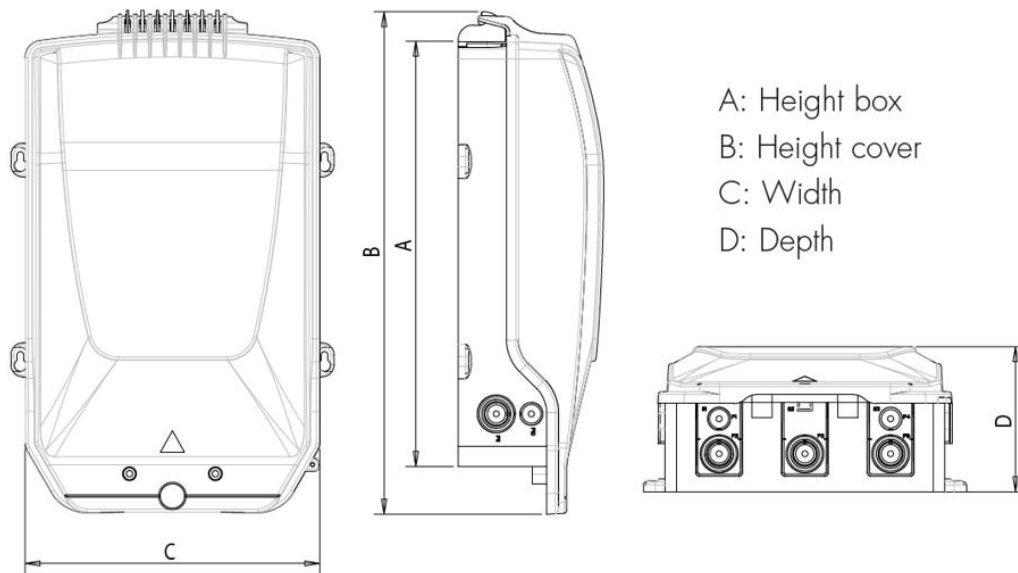

BUDI Fiber Optic Wall mount Enclosure with FOSC Management System, 24 SC/APC ports

- Compact, wall mountable fiber enclosures for indoor and outdoor use
- Specifically designed for fast FTTH deployment and easy customer connection
- Multiple and modular cable port sealing options using gel technology

Product Classification

Brand	FOSC™
Product Type	Fiber wall box
Product Series	BUDI
Regional Availability	North America

General Specifications

Enclosure Color	Gray
Functionality	Patching Splicing
Includes	Cable seal Pigtail seals Splice tray
Interface Feature, input	APC
Interface, input	SC
Package, quantity	1
Packaging Type	Box Carton
Port, quantity	24
Splicing Capacity, maximum	48

Dimensions

Depth	145.00 mm 5.71 in
Height	425.00 mm 16.73 in
Height, with cover	500.00 mm 19.69 in
Width	295.00 mm 11.61 in

Dimension Drawing

Dimension Drawing Used as an image placeholder

Mechanical Specifications